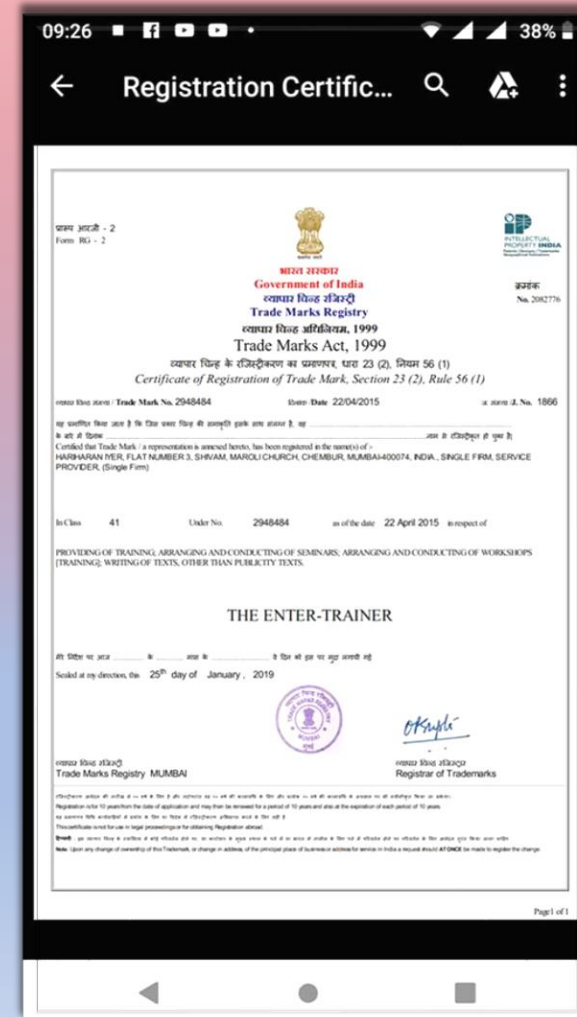

Duration: E Learning Course

Investment: Rs 5000 plus GST

**TITLE: THE ENTER-TRAINER CERTIFICATION COURSE:
PRACTITIONER LEVEL**

Duration: E Learning Course plus one day

Virtual Session

Investment: Rs 10,000 plus GST